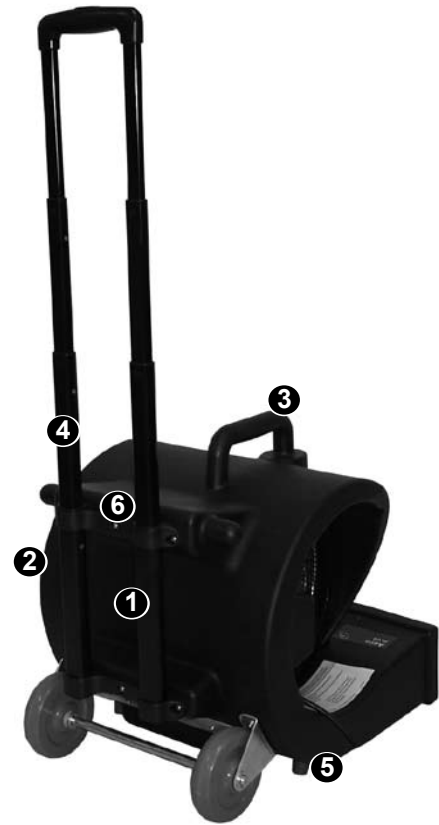

- Aero Plus, with its three speeds, moves large volumes of air across the floor, accelerating drying and reducing the time any area is out of service.
- Adjustable to four positions, the Aero Plus allows you to direct the airflow exactly where you want it. The dryer is so versatile it can be used to dry carpeting, bare floors, floor finish, upholstered furniture, and even ceilings.
- Stackable, it can be used in tandem with other units to further decrease drying time.
- The Aero Plus' sturdy, rotocast polyethylene housing features a convenient, balanced handle that makes transport easy.
- Weighing 35 pounds, the Aero Plus can be easily positioned to maximize drying power.
- An optional wheel carriage and telescoping handle make transporting the Aero Plus easy.

Construction

Body	Rotocast polyethylene housing
Cord - 120V	34 ft (10.4 m), 18-3 SJT
Cord - 240V	50 ft (15.4 m), H05VV1.5x3 SHUKO

Sound Level 66 dBA

Dimensions

Length	20 in (50.8 cm)
Height	19 in (48.3 cm)
Width	16.25 in (41.3 cm)

Weight

Machine	35 lbs (15.9 kg)
Shipping	39.5 lbs (17.9 kg)

Shipping Class 85

Warranty 1 year / 10 years poly parts

- 1 Rotocast polyethylene body will stand up to years of heavy-duty use.
- 2 Built-in screen protects fingers from entering the oversized fan.
- 3 Convenient carrying handle makes transport easy.
- 4 Optional telescoping transport handle and wheel carriage make transport easy.
- 5 Four position settings let the operator adjust the Aero Plus flat for carpets, up slightly for floor finish, 45° for furniture, and 90° for ceilings.
- 6 Built-in cord wrap keeps the power cord safely out of the way during storage.